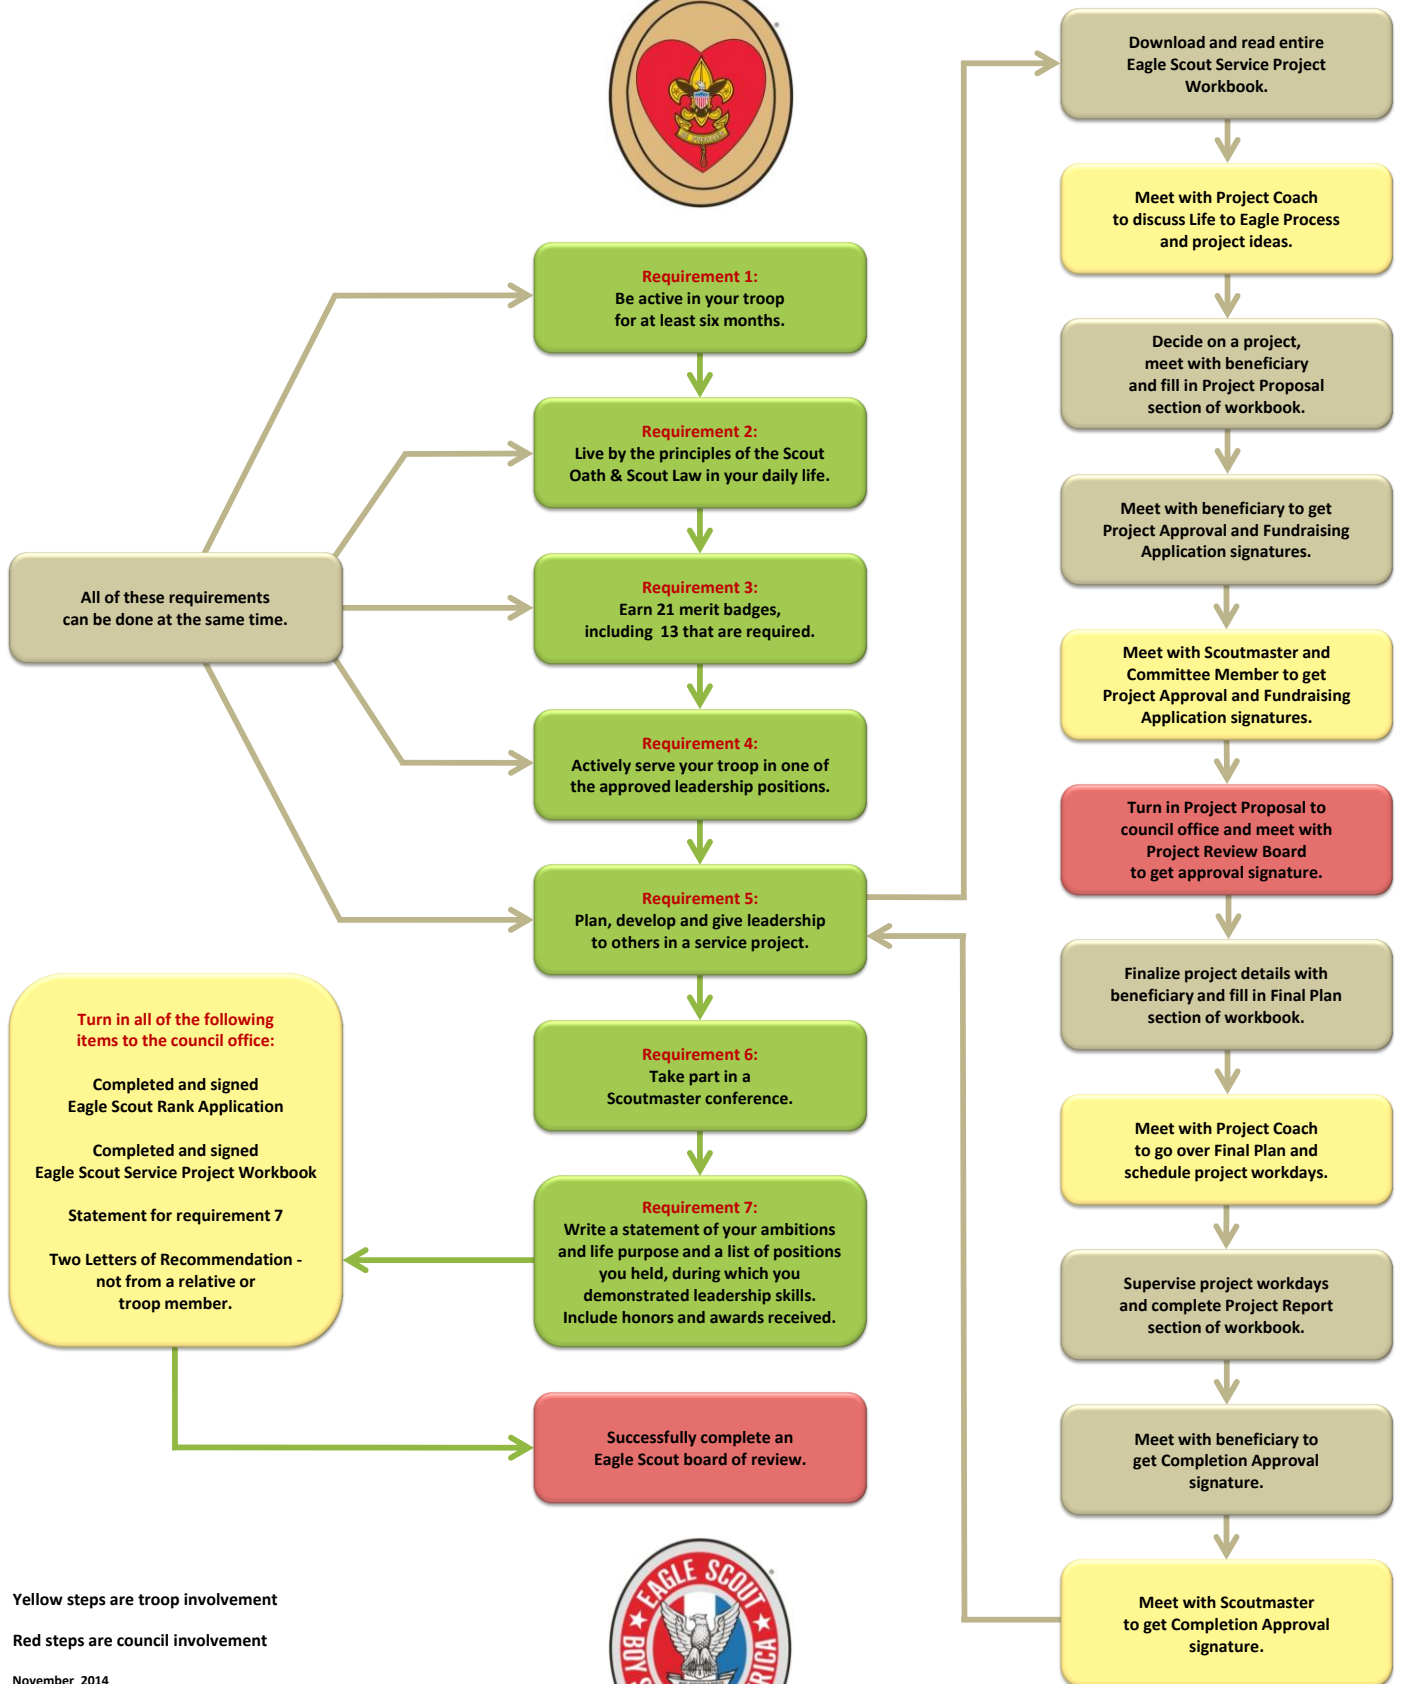

# Life Scout to Eagle Scout Process

Yellow steps are troop involvement

Red steps are council involvement

November 2014